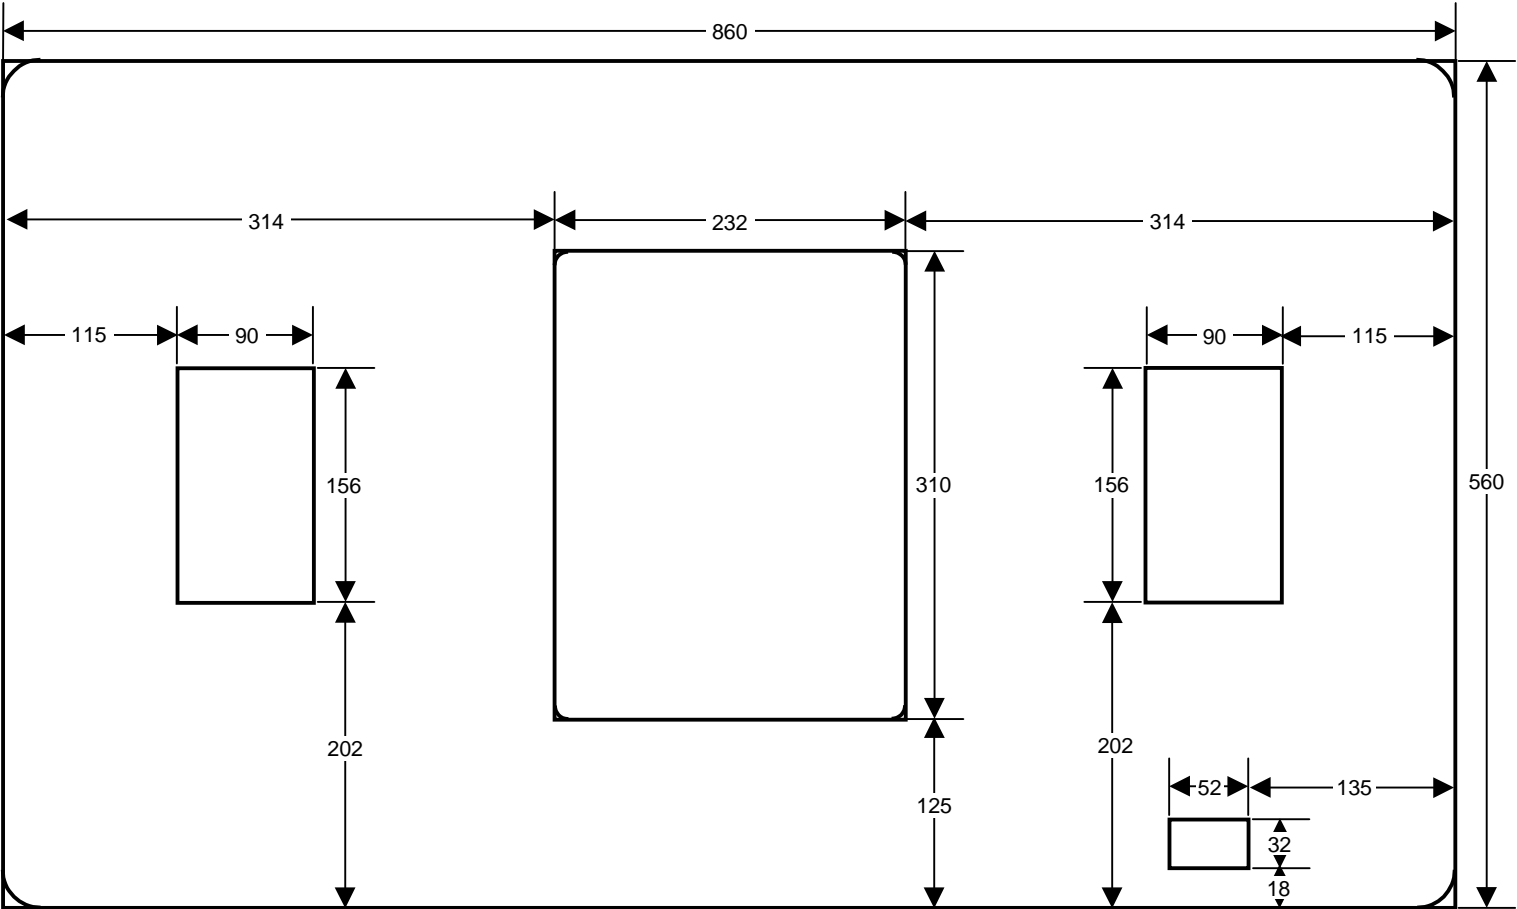

# Taito Tabletop Video Game Glass Mask Layout

This Document details the layout of the black mask that is painted under the glass of a Taito tabletop game such as Space Invaders.

NOTE: All Dimensions in mm